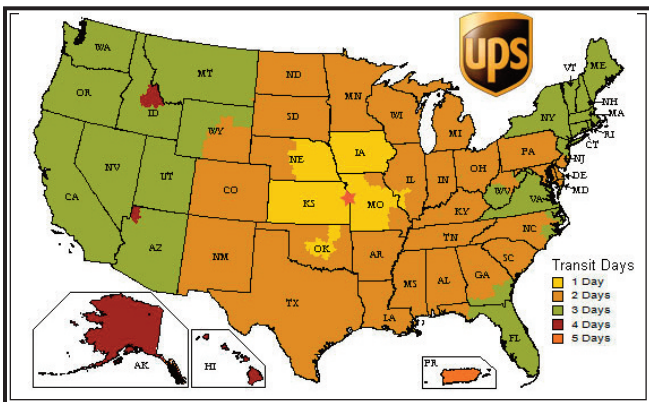

- Renegade Racing Components
- Revolution Perf. Components
- Richmond
- Ridetech
- RJS Racing Equipment
- Rod End Supply
- Rollmaster
- Romac
- Royal Purple
- Russell
- SA Design Books
- SA Gear
- Scat Cranks
- SCE Gaskets
- Scorpion Performance
- SCT Performance
- Sherwin-Williams
- Silvolite
- Sniper Motorsports
- Snow Performance*
- Spal
- Spectre
- Speedmaster
- SRP Pistons
- Superchips
- Taylor Cable
- TCI Automotive
- Techflex
- TEN Factory*
- TI Automotive / Walbro
- Total Seal
- Trans-Dapt Performance
- Tremec*
- Trend Performance
- Trimax
- TSP
- Tuff-Stuff
- TurboSmart USA*
- Vertex*
- VHT
- Vibrant Performance
- Victor Reinz
- Vision X Lighting
- Weiland
- Weld Racing Wheels*
- Whipple Supercharger*
- Wilson Manifolds*
- Wilwood Brakes
- Wiseco Pistons
- Yella Terra*
- Yukon Gear
- ZEX*

New Lines In Red
* Special order product line

We accept the following: **C.O.D**

14320 W 99th St
Lenexa, KS 66215

Monday-Friday
8:00am-6:00pm CST

1-888-463-0482

Local (913) 371-1323